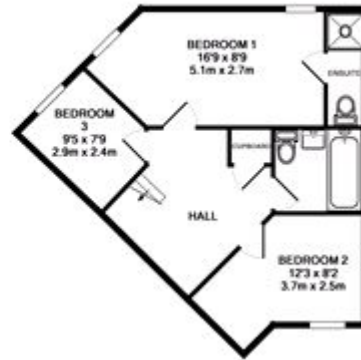

TOTAL APPROX. FLOOR AREA 99.0 SQ.M. (1066 SQ.FT.)